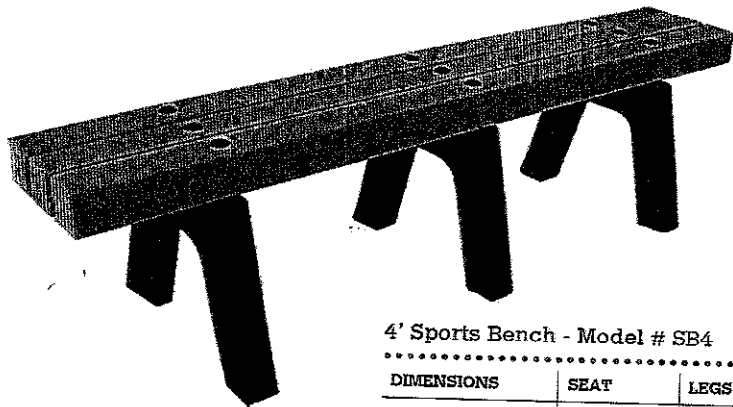

Sports Bench

Made entirely of recycled plastic lumber

Black one-piece plastic molded legs

Plastic fastener covers included

4' Sports Bench - Model # SB4

DIMENSIONS	SEAT	LEGS	WEIGHT
48"L x 19.5"W x 20"H	18.5"H	2	65 lbs

6' Sports Bench - Model # SB6

DIMENSIONS	SEAT	LEGS	WEIGHT
72"L x 19.5"W x 20"H	18.5"H	2	89 lbs

8' Sports Bench - Model # SB8

DIMENSIONS	SEAT	LEGS	WEIGHT
96"L x 19.5"W x 20"H	18.5"H	3	121 lbs

12' Sports Bench - Model # SB12

DIMENSIONS	SEAT	LEGS	WEIGHT
144"L x 19.5"W x 20"H	18.5"H	4	177 lbs

For All Benches:

Stainless steel fasteners and all parts necessary for assembly are included.

Custom colors for plastic molded legs available with orders of 100 or more.

Custom engraving available for all benches. See p.29 for more details.

One-Piece Plastic Molded Leg For Benches with Back (Black)

Model # GBLEG

4"L x 25"W x 32"H | 17 lbs

One-Piece Plastic Molded Leg For Benches with No Back

Model # SBLEG

4"L x 18"W x 16"H | 12 lbs