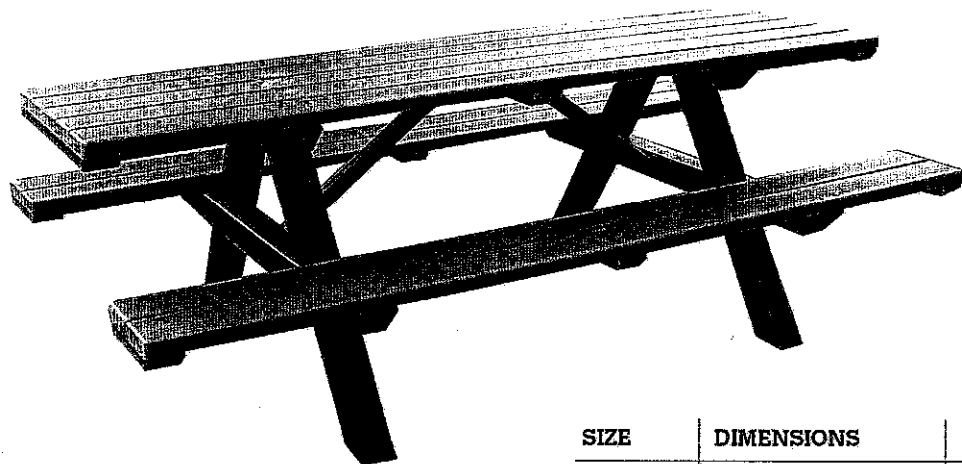

Custom engraving available for all benches. See p.29 for more details.

One-Piece Plastic Molded Leg For Benches with Back (Black)

Model # GBLEG

4"L x 25"W x 32"H | 17 lbs

One-Piece Plastic Molded Leg For Benches with No Back

Model # SBLEG

4"L x 18"W x 16"H | 12 lbs

Picnic Tables from Perennial Park Products are durable and easy to maintain. All parts made of our signature recycled plastic lumber are waterproof, resistant to graffiti and stains, and will not rot, crack, splinter or peel. All tabletops are non-toxic and food-safe.