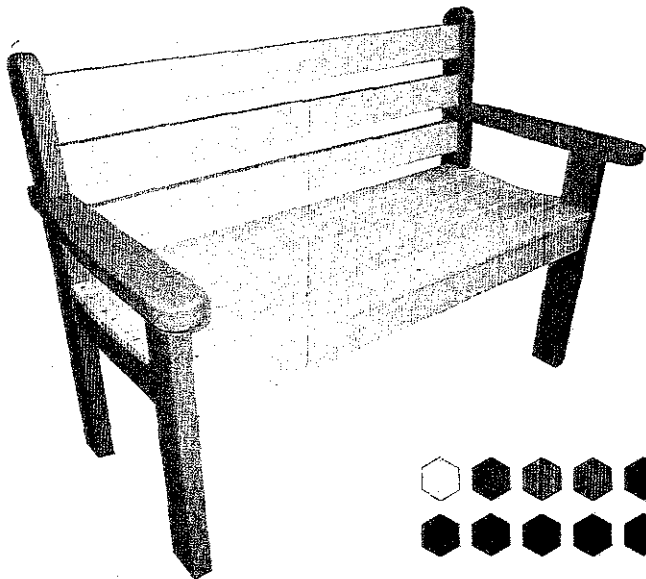

Outdoor Living is what we're all about. Whether for homes, recreation areas, businesses or public use, these accessories let you incorporate eco-friendly furnishings into your decor and landscaping. All pieces are built for comfort and feature stylish, classic designs.

The Geneva Collection - All New!

.....

Geneva Bench NEW!

.....

MODEL # GENBENCH

Curved seat for added comfort

All recycled plastic design

Weatherproof, resistant to fading, easy to clean

Will not blow in wind

Choose two-tone colors or one color design