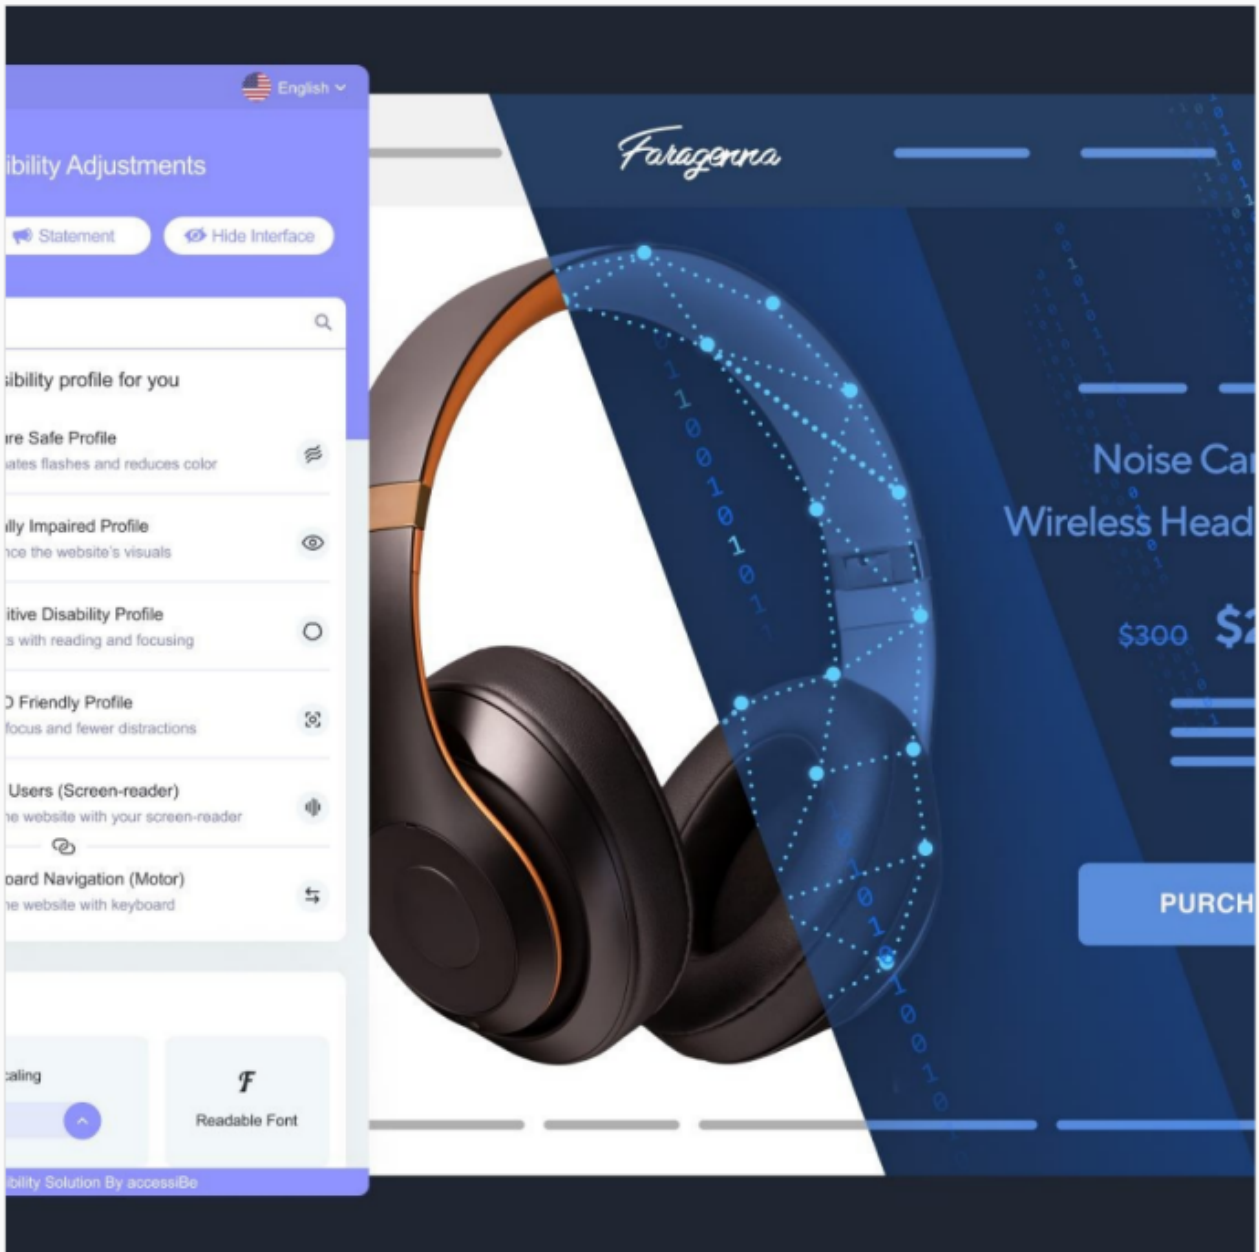

EXHIBIT J

 **accessibe_community** • Follow

accessibe_community accessiBe includes two different components that work simultaneously to achieve compliance.

First is our AI Application, which is responsible for handling 70% of the WCAG requirements and includes screen reader and keyboard navigation adjustments.

The second part of the solution is the accessibility interface, which is responsible for adjusting the user interface and the website design, which cover 30% of the WCAG requirements and include adjustments for readable fonts, sizing, spacing, color contrasts, and more.